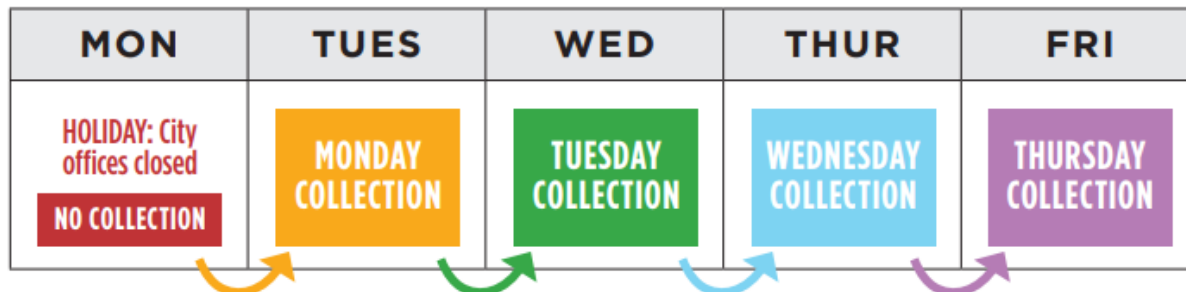

The next residential collection schedule change will take place on Tuesday, July 4, in observance of Independence Day. Regular collection will occur on Monday, July 3,